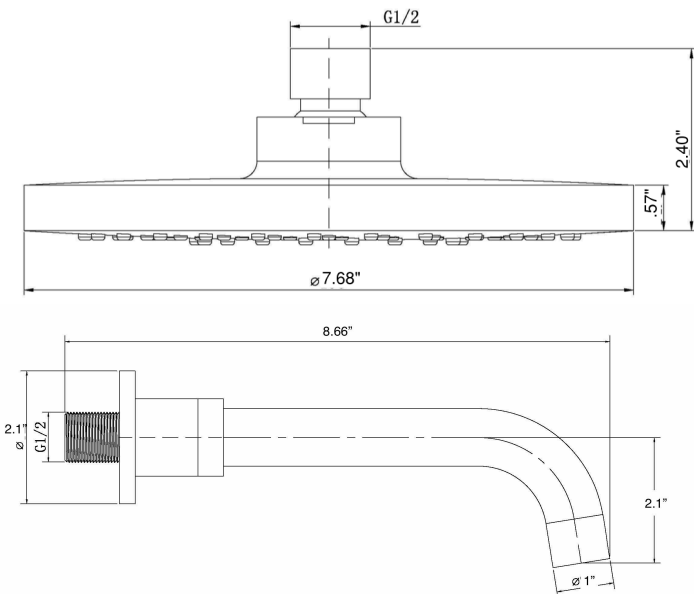

SPECIFICATIONS

NAME: ALOHA COMBO
MODEL: EVA-3017

DESCRIPTION:

- Brass Construction
- 1/2" IPS/CC Connection
- Includes Showerhead w/ Wall Connector Valve, Tub Spout, and Control Valve
- Finishes Available: Chrome

FEATURES:

- Single Lever Operating Handle
- 180° Arc For Temperature Control
- Stream or Spray Mode Available
- Adjustable Temperature Valve w/ Maximum Hot Water Temperature Stop
- Max. Operating Temperature: 140° F (60° C)

FLOW RATE:

- Faucet Flow Rate is Limited To 1.75 gpm Max, Which Is In Compliance With US Flow Regulations

STANDARDS:

- CUPC Certified

WARRANTY:

- One Year Limited Warranty Against Leaks, Drips & Fixture Finish Defects, Which Starts At The Point Of Delivery

PRODUCT DIMENTIONS:

NOTE: Standard Rough Plumbing Needed: 1/2" Min CC (13mm), 5/8" Min IPS (16mm)