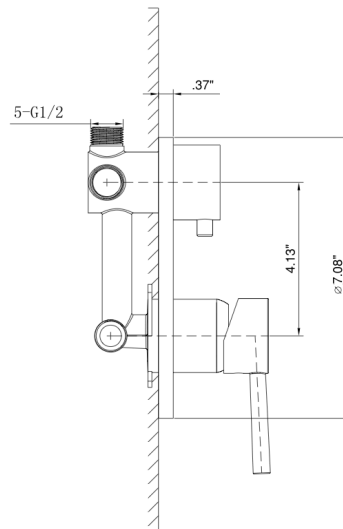

SPECIFICATIONS

NAME: ALOHA COMBO
MODEL: EVA-3017

DESCRIPTION:

- Brass Construction
- 1/2" IPS/CC Connection
- Includes Showerhead w/ Wall Connector Valve, Tub Spout, and Control Valve
- Finishes Available: Chrome

PRODUCT DIMENTIONS:

NOTE: Standard Rough Plumbing Needed: 1/2" Min CC (13mm), 5/8" Min IPS (16mm)