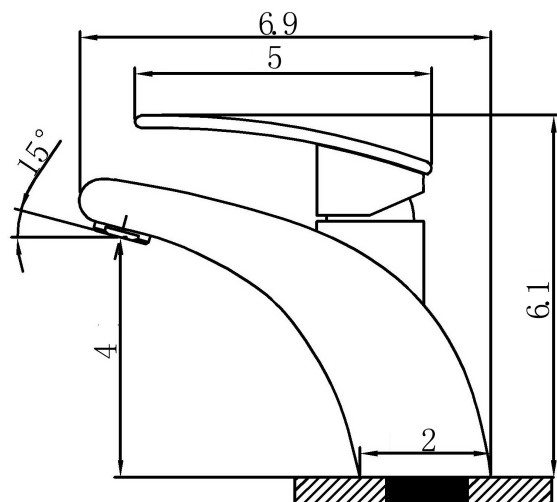

SPECIFICATIONS

NAME: WHEELER FAUCET

MODEL: EVA-2003

DESCRIPTION:

- Brass Construction
- Finishes Available: Chrome
- Flexible Hot/Cold Water Lines w/ 3/8" compression fittings.
- Faucet Weight: 3.2 Lbs

FEATURES:

- Single Lever Operating Handle
- 100° Arc For Temperature Control
- Max. Operating Temperature: 140° F (60° C)

FLOW RATE:

- 1.5 gpm Max Flow Rate. Faucet Flow Rate Is Adjustable To Meet Project Flow Regulations.

STANDARDS:

- CUPC Certified
- EC Certified

WARRANTY:

- One Year Limited Warranty, Which Starts At The Point of Delivery

PRODUCT DIMENSIONS:

NOTE: Faucet Is Designed To Be Installed Through A 1" Hole (1-1/2" Max. Diameter)