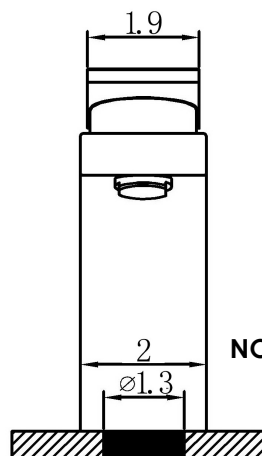

SPECIFICATIONS

NAME: WHEELER FAUCET

MODEL: EVA-2003

DESCRIPTION:

- Brass Construction
- Finishes Available: Chrome
- Flexible Hot/Cold Water Lines w/ 3/8" compression fittings.
- Faucet Weight: 3.2 Lbs

FEATURES:

- Single Lever Operating Handle
- 100° Arc For Temperature Control
- Max. Operating Temperature: 140° F (60° C)

FLOW RATE:

- 1.5 gpm Max Flow Rate. Faucet Flow Rate Is Adjustable To Meet Project Flow Regulations.

STANDARDS:

- CUPC Certified
- EC Certified

WARRANTY:

- One Year Limited Warranty, Which Starts At The Point of Delivery

PRODUCT DIMENSIONS:

NOTE: Faucet Is Designed To Be Installed Through A 1" Hole (1-1/2" Max. Diameter)